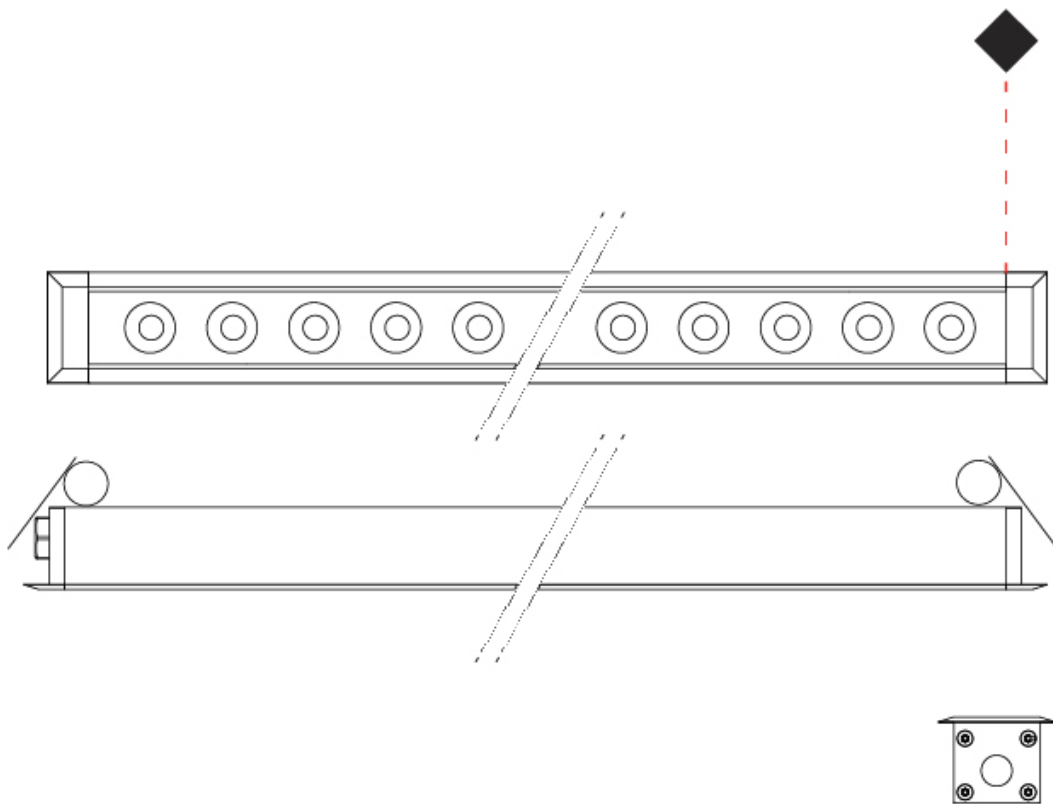

MINI CORNICHE RECESSED

E9Q111-

PROJECT	_____
TYPE	_____
SPECIFIER	_____
QUANTITY	_____
DATE	_____

E