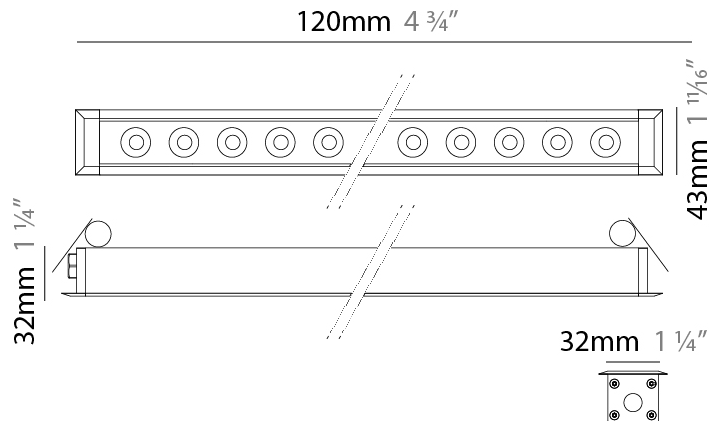

E9Q111- -
base number   Finish Options   Lens Options

1. To build a product code in our configurator select the specify button on the base model # product page
2. To build a manual product code on this datasheet choose from the options listed below in blue font and add the suffix to the base model #

GENERAL

Series: Mini Corniche
Brand: Platek
Division: Exterior
Mounting Type: Recessed
Mounting Location: Ceiling
Subcategory: Downlight

PHYSICAL

Shape: Rectangle
Length (mm): 120
Length (in): 4 ¾
Width (mm): 43
Width (in): 1 ⅞
Height (mm): 32
Height (in): 1 ¼
Ceiling Thickness (mm): 2 - 13
Ceiling Thickness (in): 1/16 - 1/2
Light Distribution: Downlight
Installation Requirement: 36mm / 1 7/16" x 110mm / 4 5/16"
Diffuser: Clear tempered glass
Gasket: Gore-Tex valve to prevent condensation
Fixture Finish: [BLK](#) / [WHI](#) / [GRY](#) / [COR](#) / [ANT](#) / [BRZ](#)
Fixture Material: Extruded Aluminum

ELECTRICAL

Lamp Type: LED
Total Output Wattage (W): 6
Dimming: Bluetooth technology or DMX
Control Gear: DMX
Driver Included: No
Driver Location: Remote
Driver Type: Constant Current - Universal
Driver Class: Class 2
Input Voltage (V): 120 - 277
Constant Current (MA): 500

LED

Number of LEDs: 4
Color Temperature (°K): RGBW
CRI: >80 CRI
Lamp Life (hrs): 60000
Special LEDs offerings: RGBW

OPTICAL

Optic°: [26](#) / [40](#) / [ELL](#)

RATINGS AND CERTIFICATIONS

Certified By: Certified for North American Standards
IP rating: IP65
IK Rating: IK07
Bug Rating: B1 U0 G0